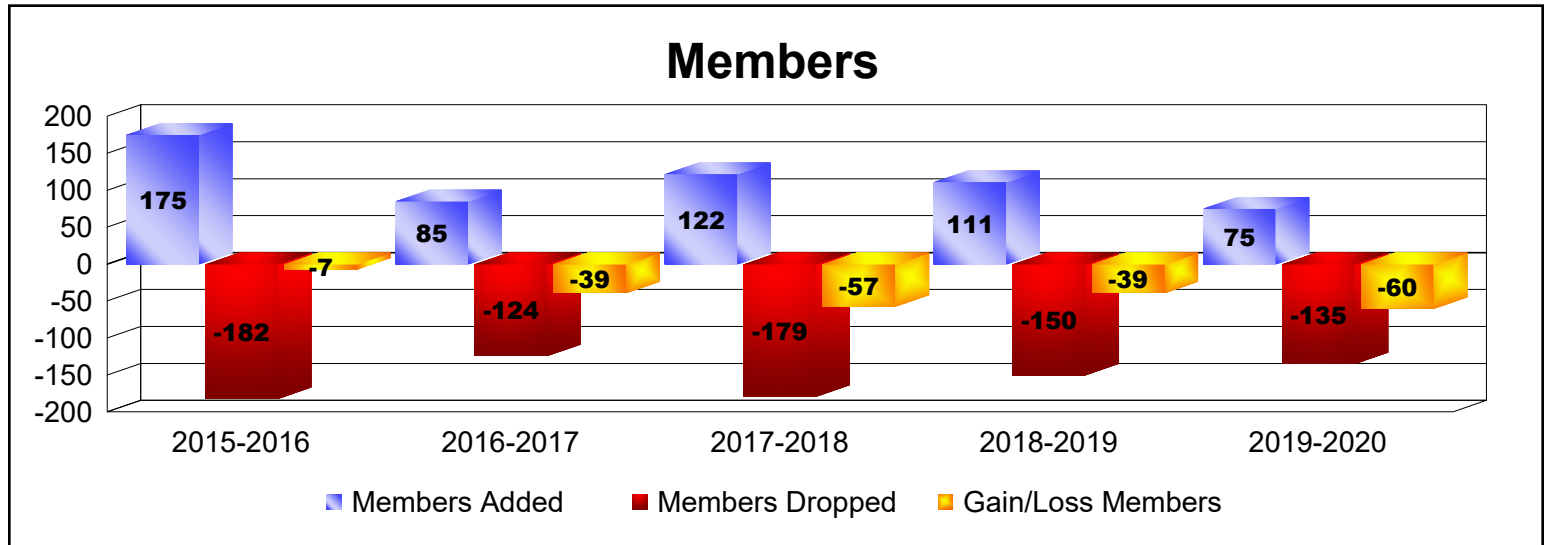

Year	New Clubs	Dropped Clubs	Gain/ Loss Clubs	New Members	Charter Members	Reinstate Members	Transfer Members	Total Member Added	Total Members Dropped	Gain/ Loss Members
2015-2016	1	0	1	122	25	11	17	175	-182	-7
2016-2017	0	-1	-1	67	6	7	5	85	-124	-39
2017-2018	0	-2	-2	89	6	9	18	122	-179	-57
2018-2019	1	0	1	65	23	12	11	111	-150	-39
2019-2020	0	-5	-5	34	5	6	30	75	-135	-60
Average	0	-2	-1	75	13	9	16	114	-154	-40

Year	New Clubs	Dropped Clubs	Gain/ Loss Clubs	New Members	Charter Members	Reinstate Members	Transfer Members	Total Member Added	Total Members Dropped	Gain/ Loss Members
2015-2016	0	-1	-1	0	0	0	0	0	-8	-8
Average	0	-1	-1	0	0	0	0	0	-8	-8