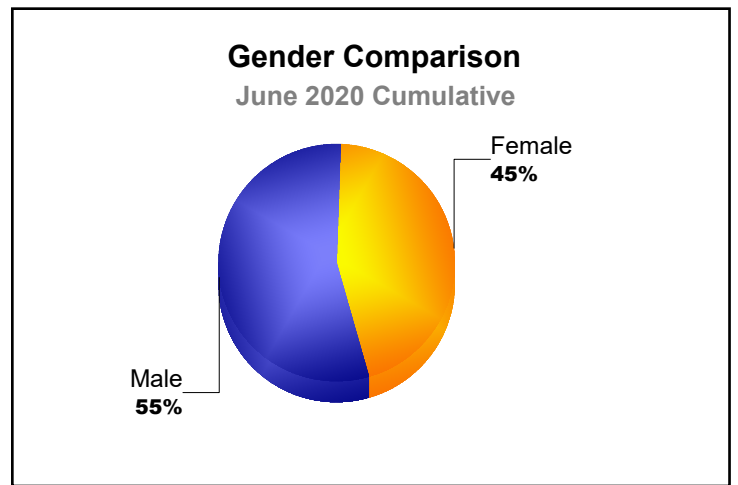

Year	New Clubs	Dropped Clubs	Gain/ Loss Clubs	New Members	Charter Members	Reinstate Members	Transfer Members	Total Member Added	Total Members Dropped	Gain/ Loss Members
2015-2016	1	0	1	122	25	11	17	175	-182	-7
2016-2017	0	-1	-1	67	6	7	5	85	-124	-39
2017-2018	0	-2	-2	89	6	9	18	122	-179	-57
2018-2019	1	0	1	65	23	12	11	111	-150	-39
2019-2020	0	-5	-5	34	5	6	30	75	-135	-60
Average	0	-2	-1	75	13	9	16	114	-154	-40