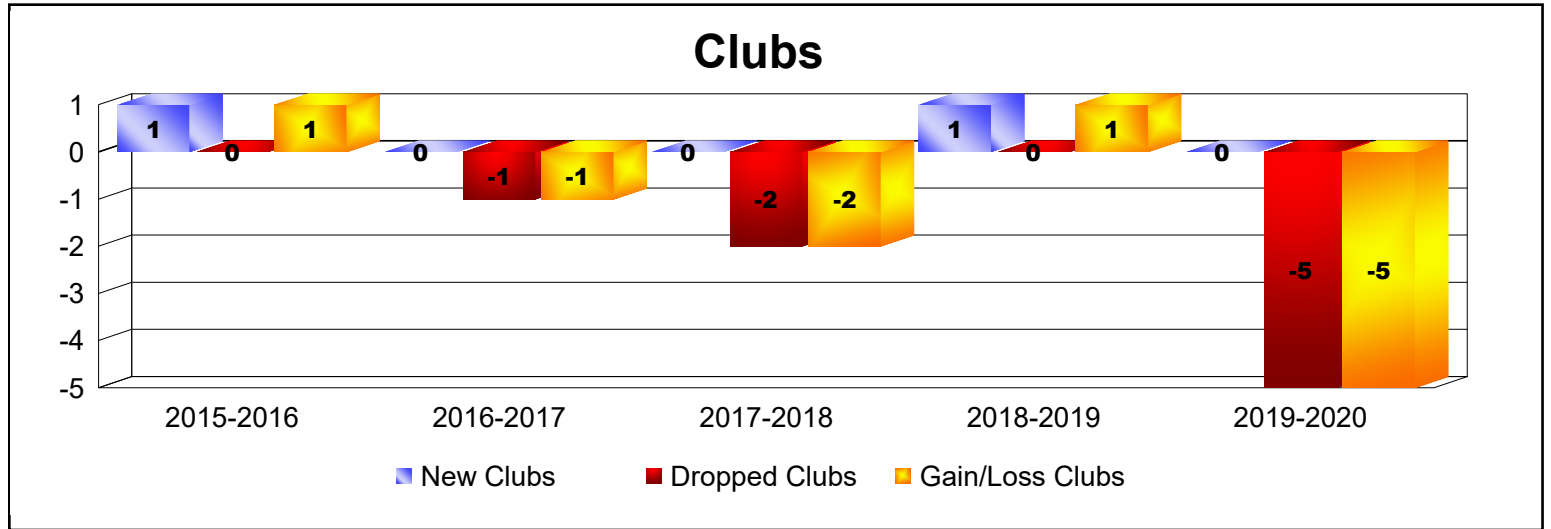

Year	New Clubs	Dropped Clubs	Gain/ Loss Clubs	New Members	Charter Members	Reinstate Members	Transfer Members	Total Member Added	Total Members Dropped	Gain/ Loss Members
2015-2016	1	0	1	122	25	11	17	175	-182	-7
2016-2017	0	-1	-1	67	6	7	5	85	-124	-39
2017-2018	0	-2	-2	89	6	9	18	122	-179	-57
2018-2019	1	0	1	65	23	12	11	111	-150	-39
2019-2020	0	-5	-5	34	5	6	30	75	-135	-60
Average	0	-2	-1	75	13	9	16	114	-154	-40

Year	New Clubs	Dropped Clubs	Gain/ Loss Clubs	New Members	Charter Members	Reinstate Members	Transfer Members	Total Member Added	Total Members Dropped	Gain/ Loss Members
2015-2016	0	-1	-1	0	0	0	0	0	-8	-8
Average	0	-1	-1	0	0	0	0	0	-8	-8