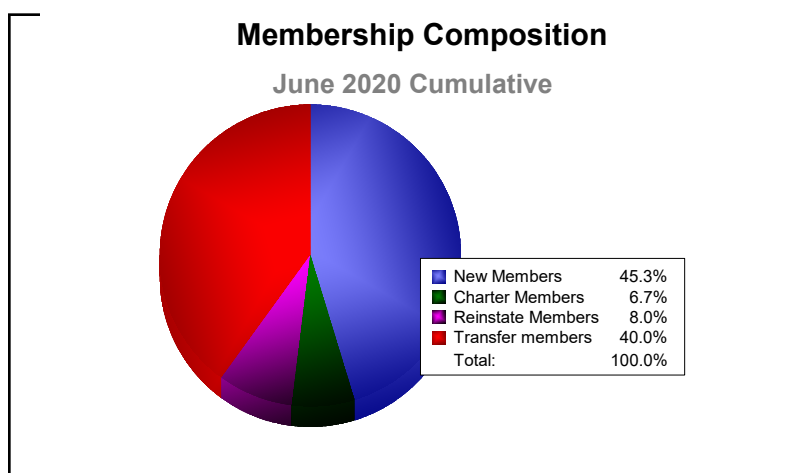

Year	New Clubs	Dropped Clubs	Gain/ Loss Clubs	New Members	Charter Members	Reinstate Members	Transfer Members	Total Member Added	Total Members Dropped	Gain/ Loss Members
2015-2016	1	0	1	122	25	11	17	175	-182	-7
2016-2017	0	-1	-1	67	6	7	5	85	-124	-39
2017-2018	0	-2	-2	89	6	9	18	122	-179	-57
2018-2019	1	0	1	65	23	12	11	111	-150	-39
2019-2020	0	-5	-5	34	5	6	30	75	-135	-60
Average	0	-2	-1	75	13	9	16	114	-154	-40